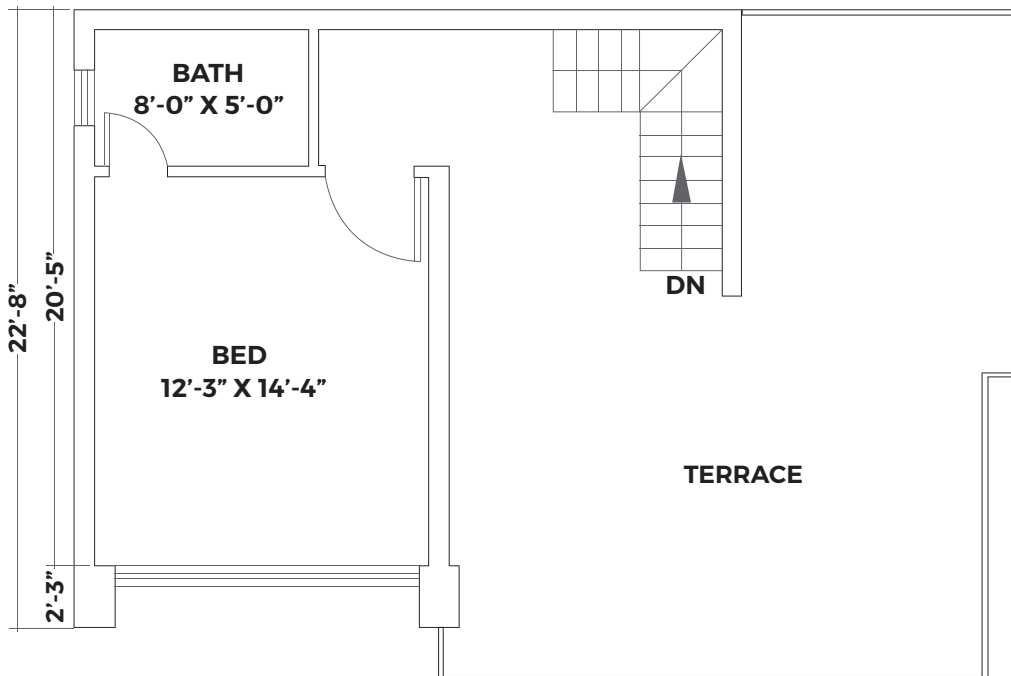

Size from **1140** sq. ft upto **2000** sq. ft

Rate per sq. ft **PKR 16,000/-**

BOOKING STARTING FROM PKR 1,824,000/-

UNITS STARTING FROM PKR 18,240,000/-

**10% DOWN PAYMENT
3 YEARS INSTALLMENT PLAN**

7% Return on investment per annum from handover
20 days free yearly stay
25% Confirmation/Allotment (within 30 days)
35% in 3 months
30% in 6 months (on handover)

GROUND FLOOR

FIRST FLOOR

PINE LODGES

- 2 Bedroom Lodge
- Luxury lounging space
- Modern kitchenette design
- Terrace space that overlooks unique views