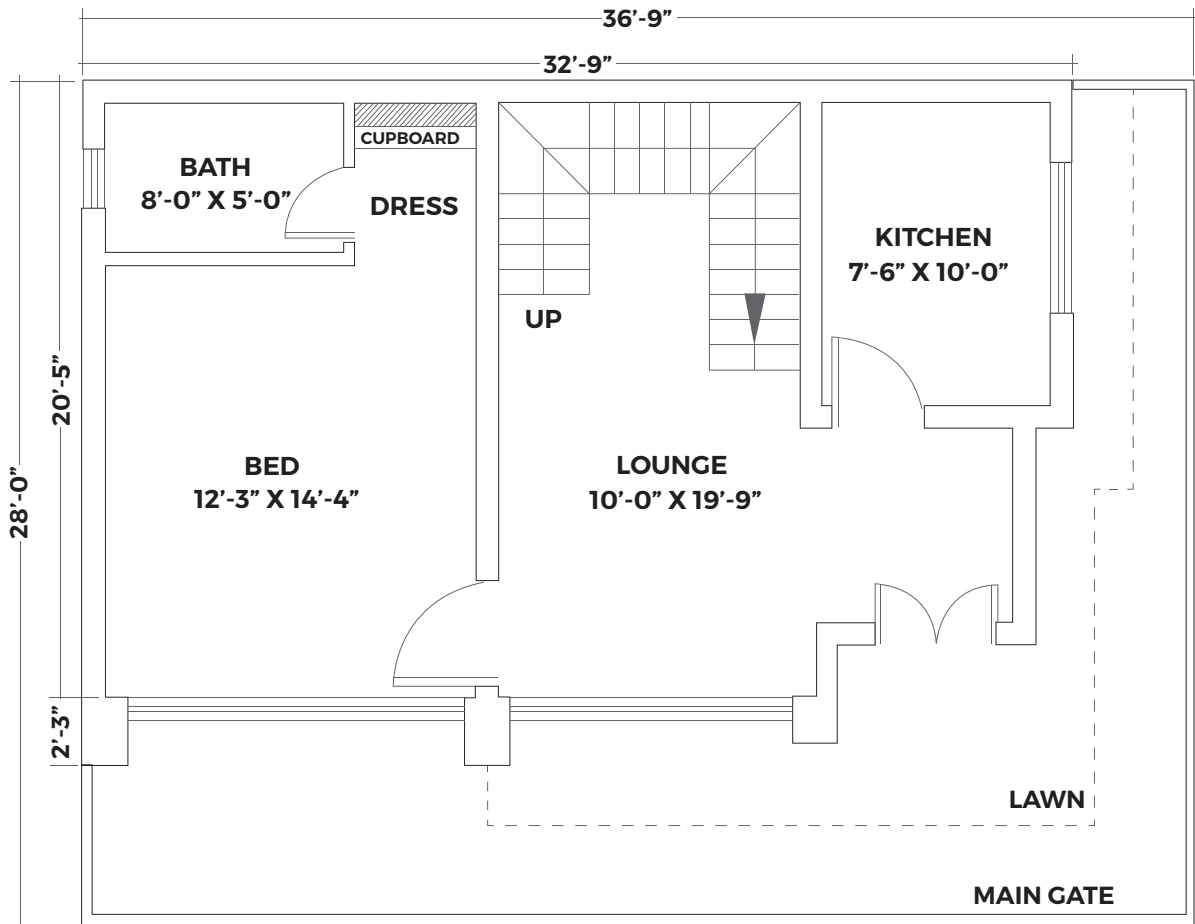

Size from **1140** sq. ft upto **2000** sq. ft

Rate per sq. ft **PKR 16,000/-**

BOOKING STARTING FROM PKR 1,824,000/-

UNITS STARTING FROM PKR 18,240,000/-

**10% DOWN PAYMENT
3 YEARS INSTALLMENT PLAN**

7% Return on investment per annum from handover
20 days free yearly stay
25% Confirmation/Allotment (within 30 days)
35% in 3 months
30% in 6 months (on handover)

GROUND FLOOR

FIRST FLOOR

PINE LODGES

- 2 Bedroom Lodge
- Luxury lounging space
- Modern kitchenette design
- Terrace space that overlooks unique views